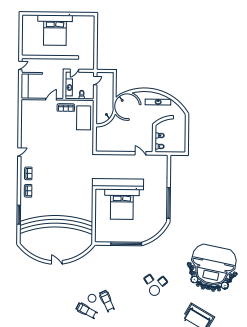

Fornace Studio

Faro Studio

Water Villa

Family Water Villa

Family Deluxe Beach Villa

Beach Villa

Sultan Suite

EQUIPMENTS FOR ALL THE ACCOMODATIONS

- ✓ Safe Box
- ✓ Air Conditioning
- ✓ Mini-bar
- ✓ Satellite TV
- ✓ Fan
- ✓ Kettle
- ✓ Hairdryer
- ✓ Towels
- ✓ Beach towels
- ✓ Wi-Fi

6 x GARDEN ROOM

Dimensions: ~ 35 sq.m Number of guests: max 3 adults